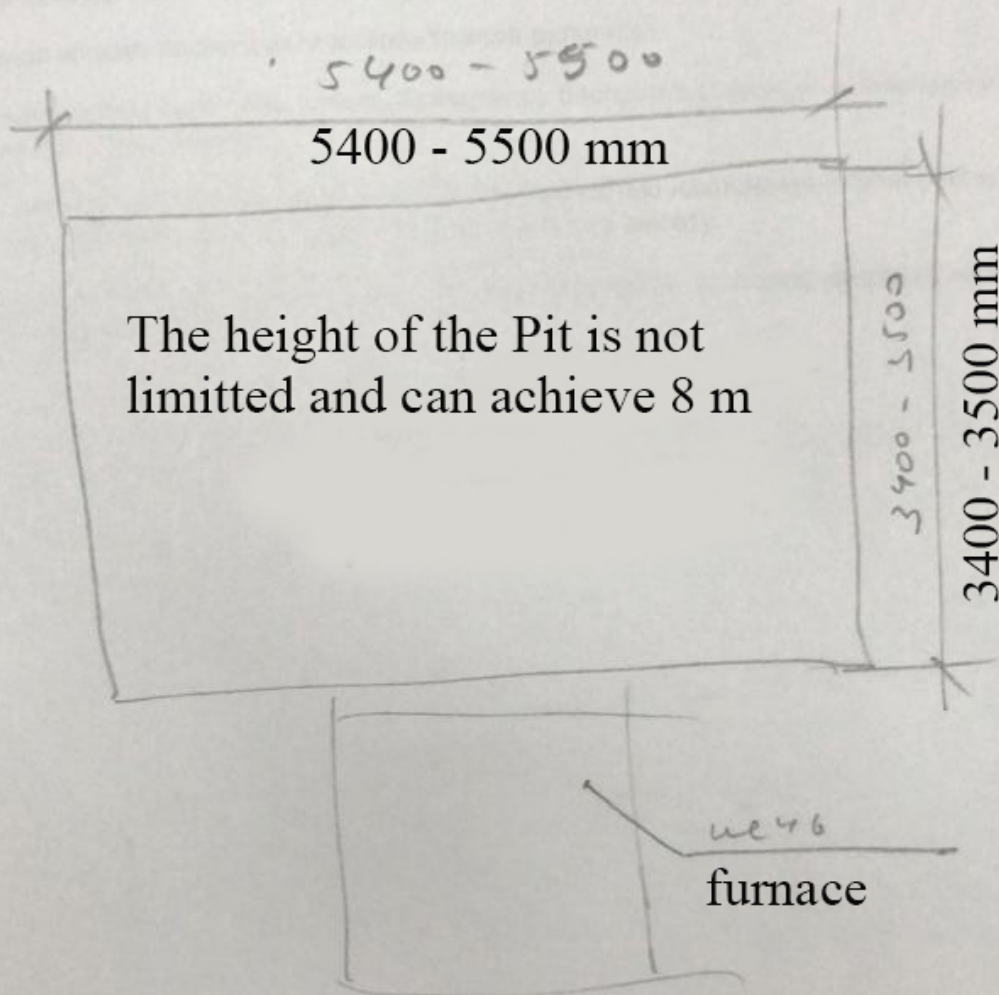

DIMENSIONS OF THE LADLE PIT AT THE KAMAZ FOUNDRY

Handwritten signature
Мухомов С.С.
9.07.19.